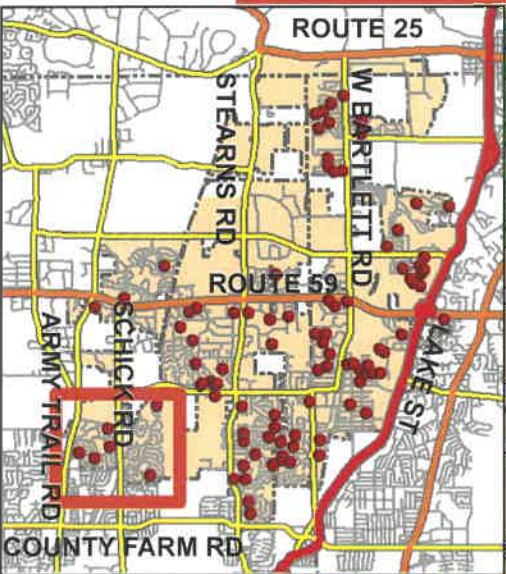

# AREA 6

- 64 956 Grant St
- 65 276 Hill Ave
- 66 247 Lincoln Dr
- 67 243 E Country Dr
- 68 221 W Country Dr
- 69 126 E Sherman St
- 70 1014 Hummingbird Way

BARTLETT  
COMMUNITY  
CENTER

BARTLETT  
PUBLIC  
LIBRARY

BARTLETT  
AQUATIC  
CENTER

APPLE  
ORCHARD  
GOLF  
COURSE

APPLE ORCHARD  
COMMUNITY PARK

CENTENNIAL  
ELEMENTARY  
SCHOOL

ORCHARD'S  
PASS

70

## AREA 7

- 71 752 Duxbury Ln
- 72 687 Braintree Ln
- 73 729 Braintree Ln
- 74 877 Braintree Ln
- 75 635 Hamilton Ct

# AREA 8

- 76 641 Juniper Ln
- 77 949 Fremont St
- 78 1127 Dorchester Ln
- 79 1009 Confederation Dr
- 80 1180 Buttercup Ln
- 81 780 Orchid Ln
- 82 692 Gardenia Ln
- 83 538 Eastwick Ln
- 84 543 Foster Ave
- 83 1021 Georgian Place
- 84 1006 Bentley Ln
- 85 1010 Bently Ln