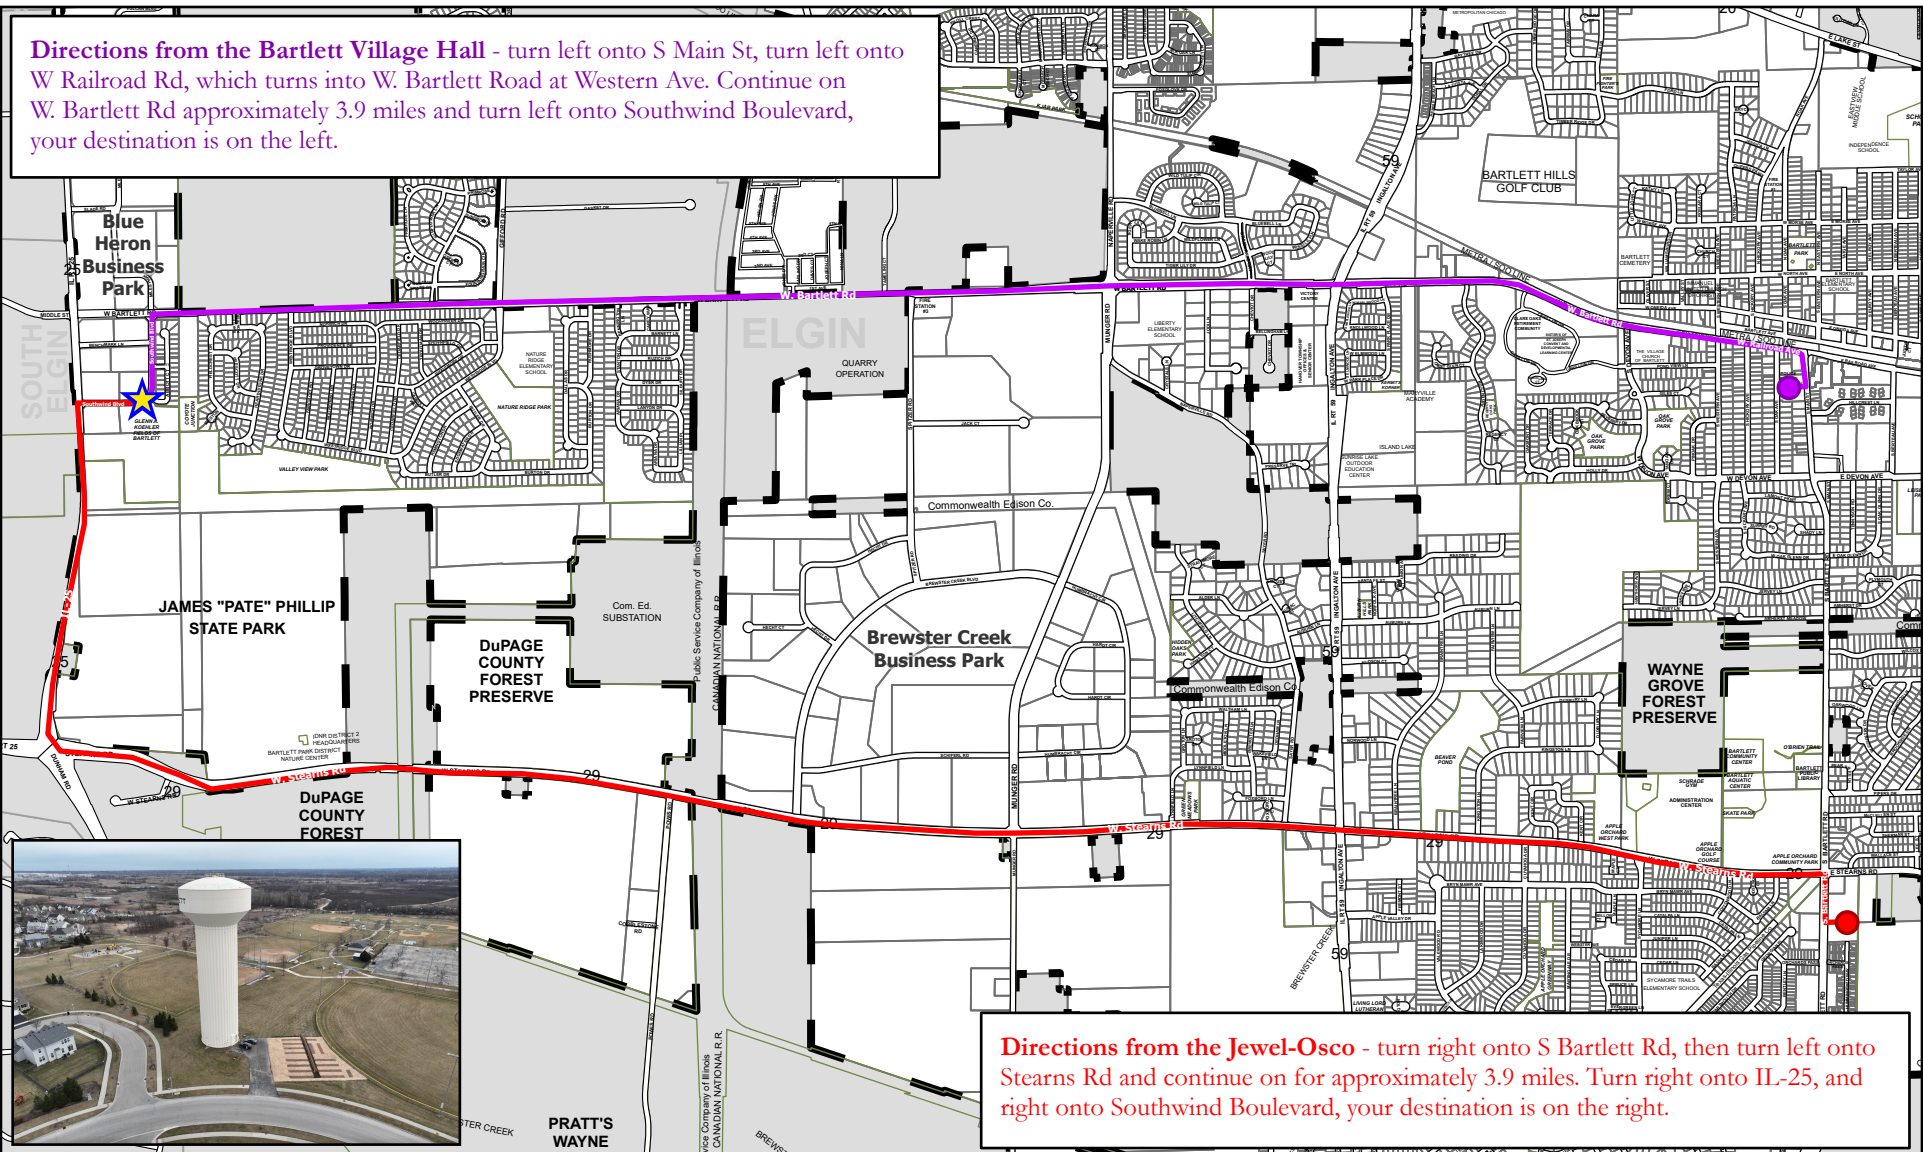

**Directions from the Bartlett Village Hall** - turn left onto S Main St, turn left onto W Railroad Rd, which turns into W. Bartlett Road at Western Ave. Continue on W. Bartlett Rd approximately 3.9 miles and turn left onto Southwind Boulevard, your destination is on the left.

**Directions from the Jewel-Osco** - turn right onto S Bartlett Rd, then turn left onto Stearns Rd and continue on for approximately 3.9 miles. Turn right onto IL-25, and right onto Southwind Boulevard, your destination is on the right.

# Directions to Community Garden

**Community Garden: 2235 Southwind Blvd.  
Bartlett, IL 60103**

# 2024

0 1,000 2,000 US Feet